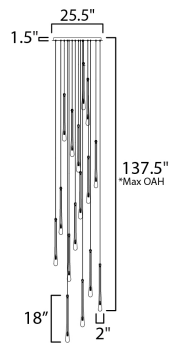

PRODUCT DESCRIPTION

The classic teardrop glass shade is elevated in a luxurious collection of pendant configurations using substantially dense glass that are hand blown in elongated forms and curated into various color combinations. Suspended within the long, slender glass is a similarly long and slender socket to illuminate an energy efficient LED G4 lamp at the base of the glass. The slender tube running within the glass also supports the glass with elegantly flat thumb screws in coordinating finishes. Choose from Matte Black metal with Mirror Smoked glass for a moodier ambience, crystal Clear glass that accentuates the thickness of the glass walls paired with transitional Satin Nickel metalwork, or celebrate the design with effervescent Bubble glass and plated Gold metalwork.

*max overall height

MEASUREMENTS

DIMENSION : 25.5" L x 25.5" W x 18" H
 MAX OAH : 137.5" OAH
 CANOPY : 25.5" W x 1.5" H x 25.5" L
 HANGING WEIGHT : 45.7 lb

LAMPING

LUMENS : 3,600 Rated (2,700 Del.)
 BULB : 18 x 1.5W LED G4 , 27W Total
 BULB INCLUDED : (Included)
 DIMMABLE :
 CRI : 90 CRI
 COLOR_TEMP : 3000K

FINISHES OPTION

-  Black (BK)
-  Gold (GLD)
-  Satin Nickel (SN)

GLASS

Champagne Bubble Crystal 118

MATERIAL

Glass, Steel

RATINGS

Dry Location